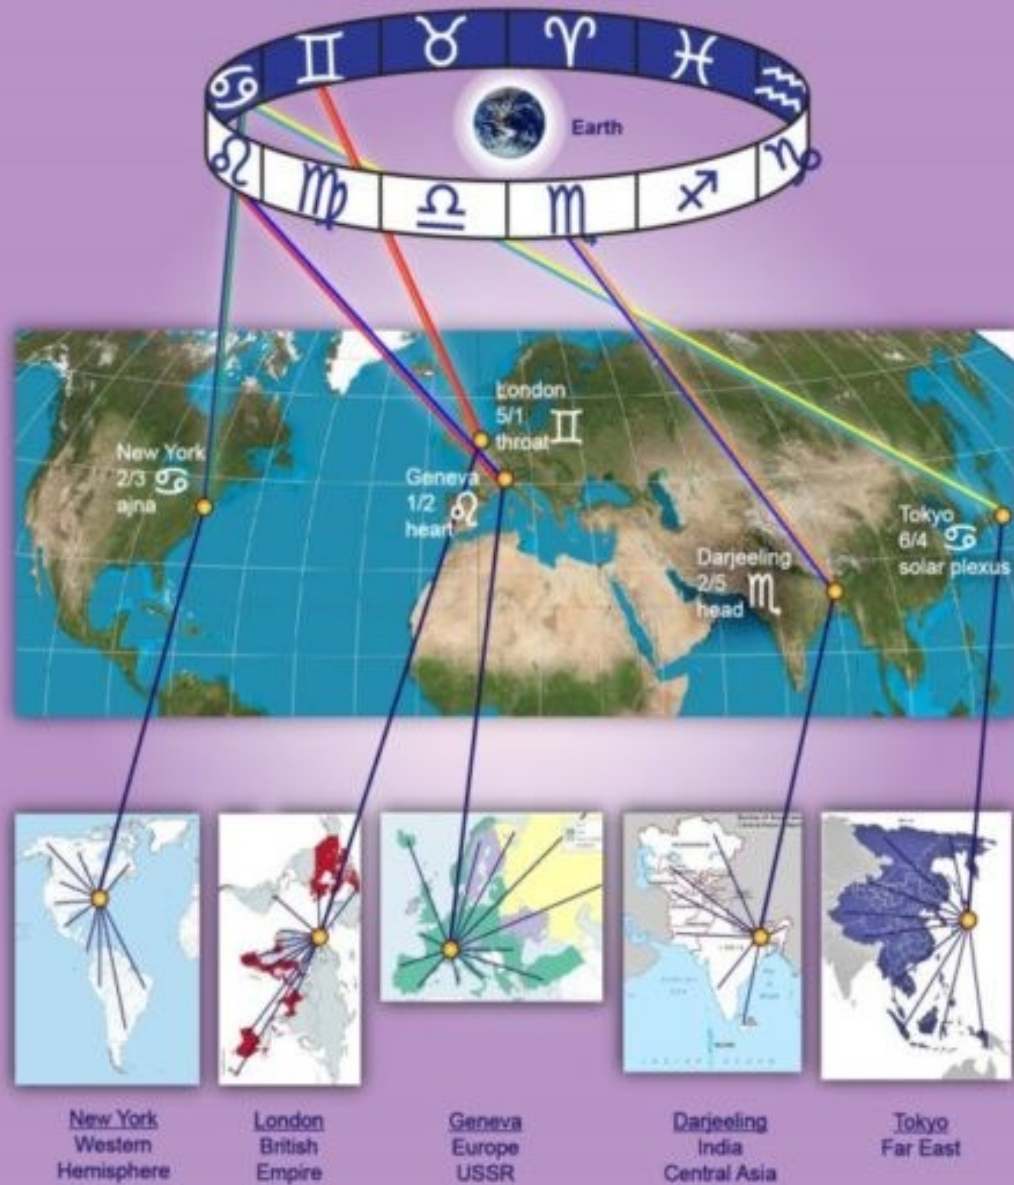

Geneva: Healing from the Planetary Heart Centre

Geneva's **Jet d'Eau** whose upright plume is a symbol of its **1st ray soul** and of spiritual aspiration reaching heavenward.

Transmission of Rays into Nations

The Five Planetary Centres and Their Jurisdictions

1. **London** For the British Empire.
2. **New York** For the Western Hemisphere.
3. **Geneva** For Europe, Russia.
4. **Tokyo** For the Far East.
5. **Darjeeling** For India and the greater part of Asia."

*****DK:** Referred to the **USSR** (which includes modern Ukraine), **hinting that He and the Hierarchy regard them as one entity** - ruled by the same rays and signs.

Geneva - heart centre of the five planetary centres: **1st ray soul** (politics) **2nd ray personality** (Love-Wisdom).

Geneva ruled by Leo – esoteric ruler **Neptune**, god of the waters – Geneva’s **Jet d’Eau** whose upright plume is a symbol of its 1st ray soul and of spiritual aspiration reaching heavenward, of the blood that pumps powerfully through the planetary heart.