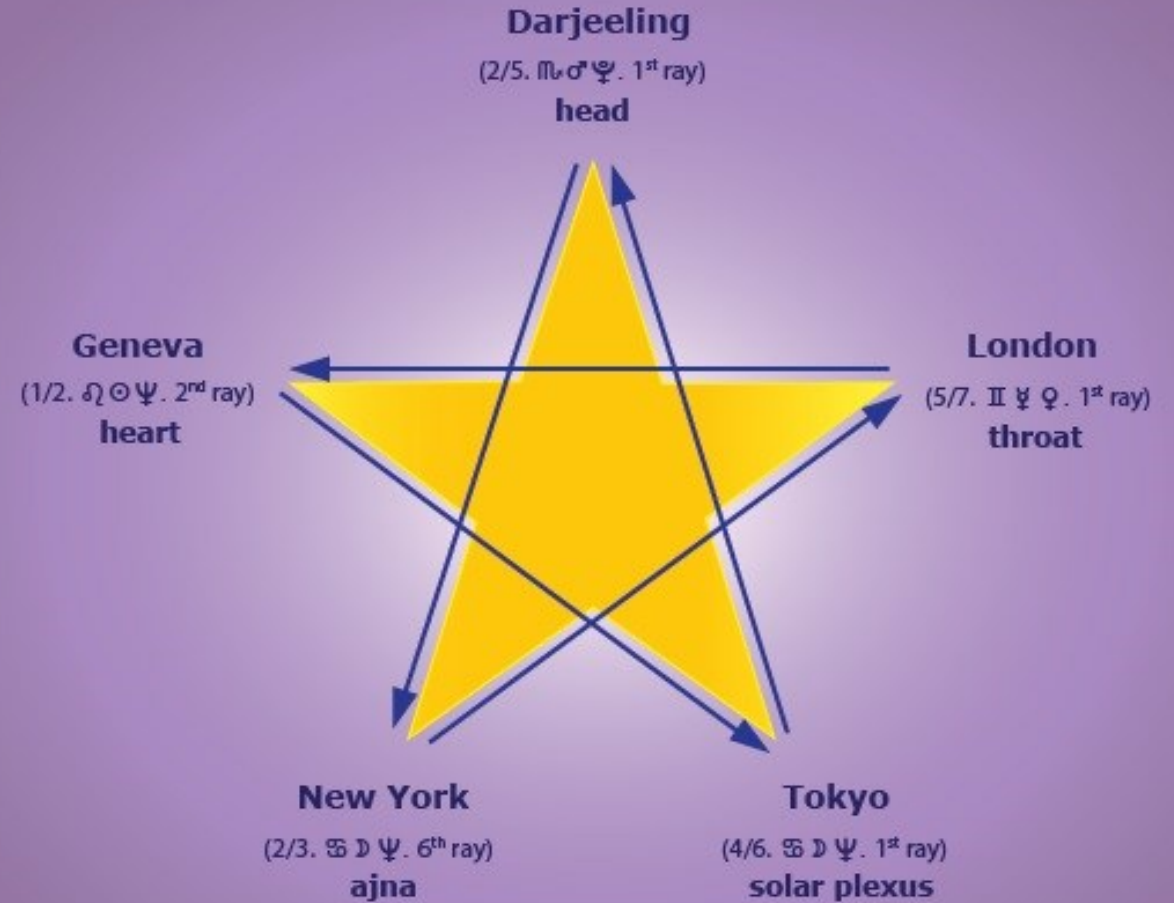

Geneva - heart centre of the five planetary centres: **1st ray soul** (politics) **2nd ray personality** (Love-Wisdom).

Geneva ruled by Leo – esoteric ruler **Neptune**, god of the waters – Geneva’s **Jet d’Eau** whose upright plume is a symbol of its 1st ray soul and of spiritual aspiration reaching heavenward, of the blood that pumps powerfully through the planetary heart.

This 2nd ray force is urgently needed to evoke the 2nd ray souls of Britain and USA.

And to counter the “panic narrative” - to move from **fear-based global politics** to love-wisdom and true Aquarian sharing.

Five Planetary City Centres: The Major Divisions of Modern Civilisation