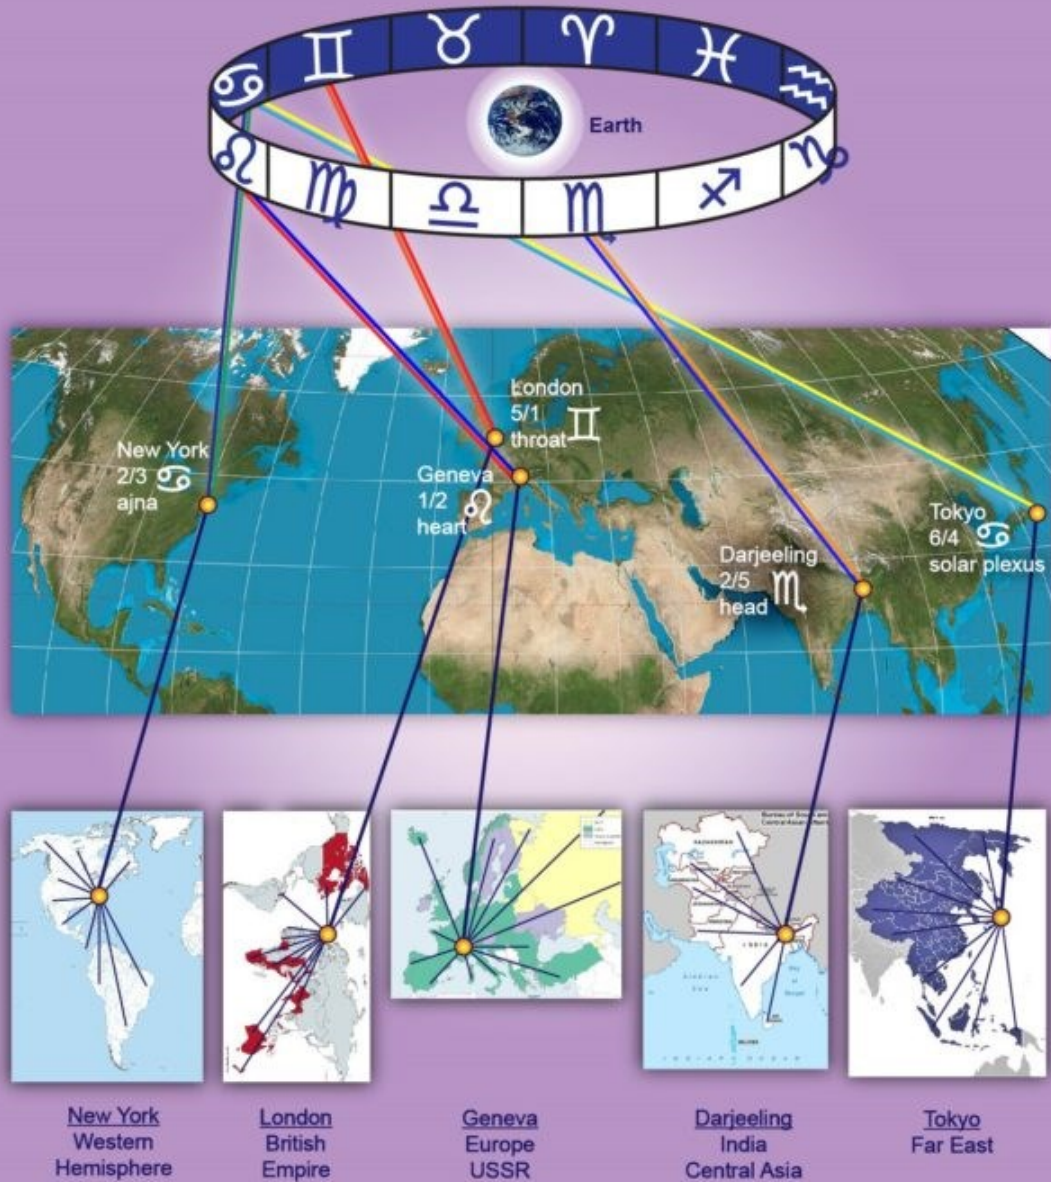

# Triangle of the Aquarian Age: Britain, Russia & USA

## Fundamental Forces

Ray 2 – Love-Wisdom

Ray 6 – Idealism, Devotion – outgoing.

Ray 7 – Ceremonial Order – incoming.

Ray 1 – Will or Power – gaining.

**USA** Aquarius-Gemini

**Britain** Gemini-Taurus

**Russia** Aquarius-Leo

# Transmission of Rays into Nations

“... there are three great fusing energies or vital centres present upon our planet:

1. **Russia**, fusing and blending eastern Europe and western and northern Asia.
2. **The United States** (and later South America), fusing and blending central and western Europe and the entire western hemisphere.
3. **The British Empire**, fusing and blending races and men throughout the entire world.

**Britain** - Leading nation 5<sup>th</sup> Roottrace.  
London - planetary throat chakra (mind).

**Britain's Gemini soul** - harmonious trine  
to **Aquarian** souls - USA and Russia.  
(USA Gemini personality.)