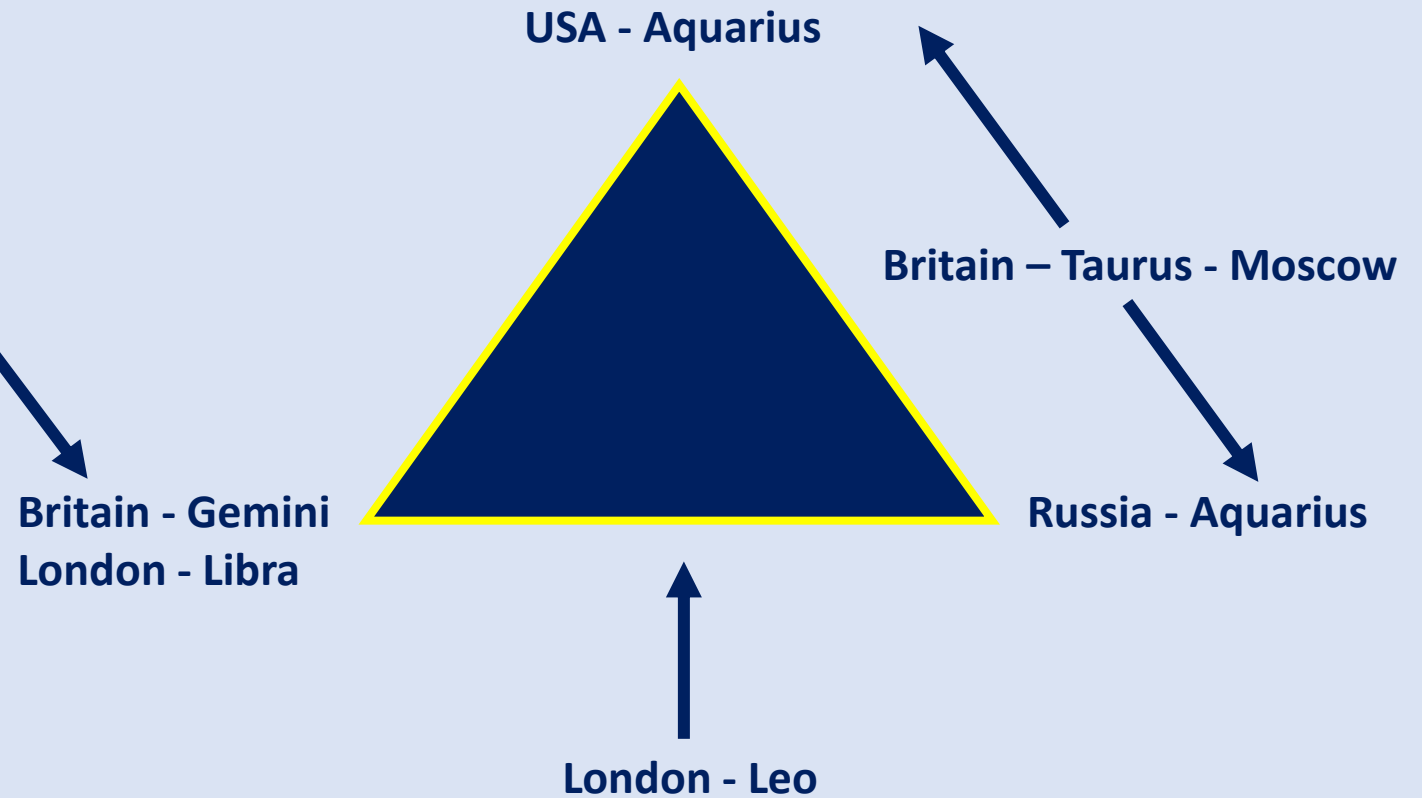

Britain - Leading nation 5th Roottrace.
London - planetary throat chakra (mind).

Britain's Gemini soul - harmonious trine
to **Aquarian** souls - USA and Russia.
(USA Gemini personality.)

London – Libra, creates air grand trine to
Aquarius and **Gemini**. Theoretically
allows harmony between 3 nations.

Britain's stubborn and deeply
materialistic Taurus personality is in **T-**
square to USA-Russia's Aquarius-Leo.

Problem preventing unity of nations'
triangle - **revival of the cold war against**
Russia by NATO and the West –
propaganda/demonisation of its actions
and leaders.