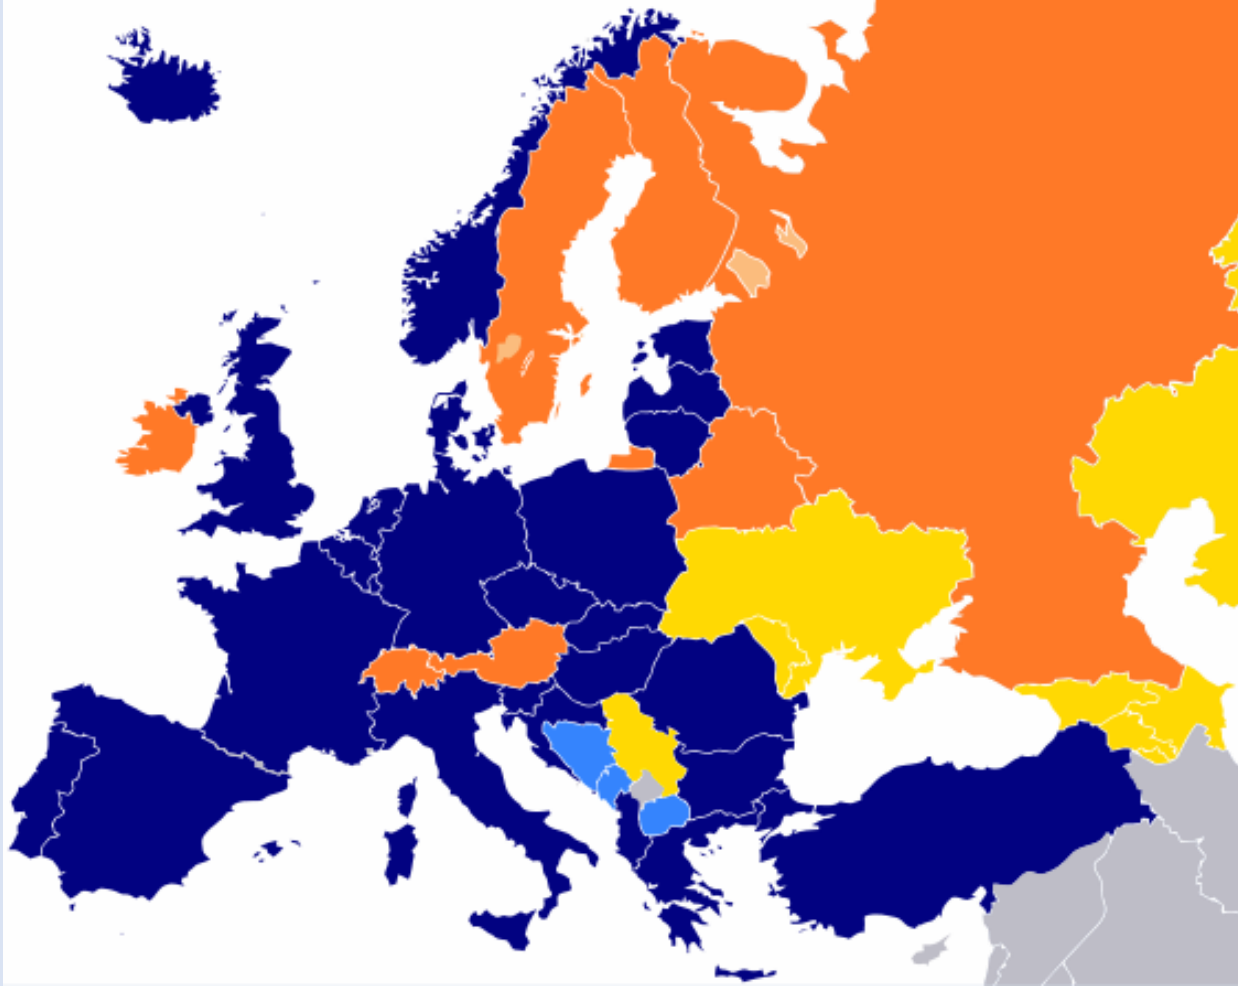

# Transmission of Rays into Nations

“... there are three great fusing energies or vital centres present upon our planet:

1. **Russia**, fusing and blending eastern Europe and western and northern Asia.
2. **The United States** (and later South America), fusing and blending central and western Europe and the entire western hemisphere.
3. **The British Empire**, fusing and blending races and men throughout the entire world.

*In the hands of these nations lies the destiny of the planet.”*  
(DON104)

One of the main reasons why there “**lies the destiny of the planet**” – is because **Russia** and **USA** have **Aquarian souls**. Only one other nation - The Netherlands.

**Britain** - Leading nation 5<sup>th</sup> Roottrace.  
London - planetary throat chakra (mind).

**Britain's Gemini soul** - harmonious trine  
to **Aquarian** souls - USA and Russia.  
(USA Gemini personality.)

Problem preventing unity of nations'  
triangle - **revival of the cold war against**  
**Russia by NATO and the West** –  
propaganda/demonisation of its actions  
and leaders.

All nations in blue are NATO countries.